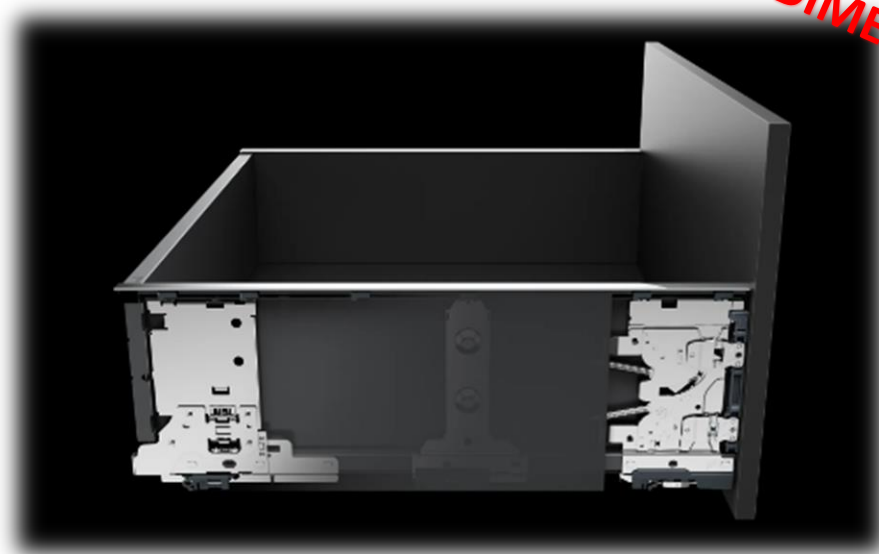

Cenovni prikaz za dimenzijo 500mm

Šifra	Naziv	enota	Cena
52374	PREDAL AVANTECH YOU 500mm, H101, BELI ali ANTRACIT	SET	~~39,66€~~ 31,73€
54360	PREDAL AVANTECH YOU 500mm, H139, BELI ali ANTRACIT	SET	~~46,79€~~ 37,43€
52414	PREDAL AVANTECH YOU 500mm, H187, BELI ali ANTRACIT	SET	~~51,51€~~ 41,21€
52427	PREDAL AVANTECH YOU 500mm, H251, BELI ali ANTRACIT	SET	~~67,65€~~ 54,12€

VSE DIMENZIJE
Hettich
-20%